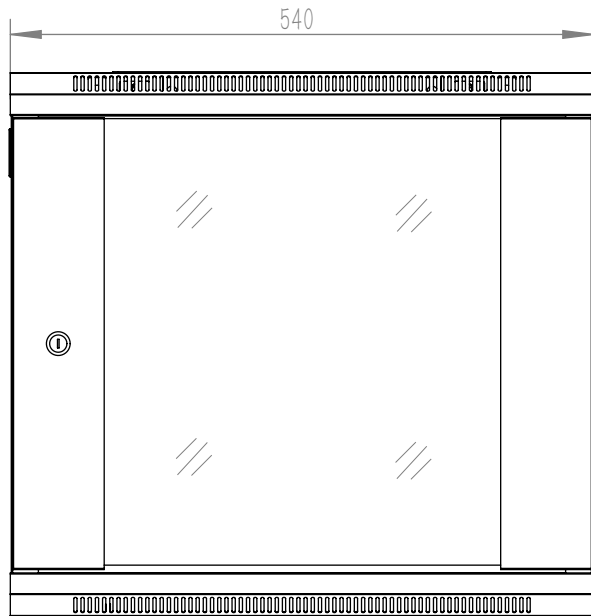

Top view

Bottom view

Cable entry

Side view

Front view

Back view

Maximum Working depth:
 "U" Rail - "U"Rail : 290mm
 "U" Rail - Rear door: 305mm

Cabinet dimensions: 540x350x500mm (9u)