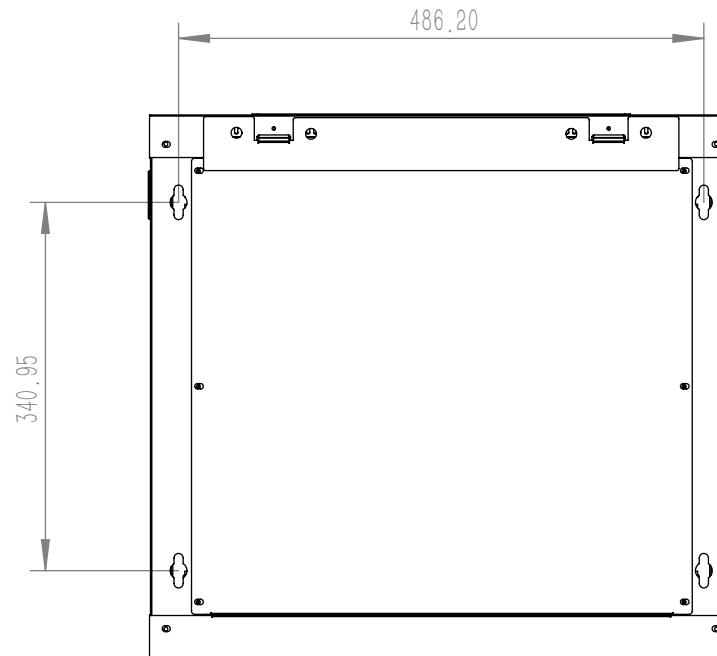

Top view

Bottom view

Cable entry

Side view

Front view

Back view

Maximum Working depth:
 "U" Rail - "U"Rail : 290mm
 "U" Rail - Rear door: 305mm

Cabinet dimensions: 540x350x500mm (9u)