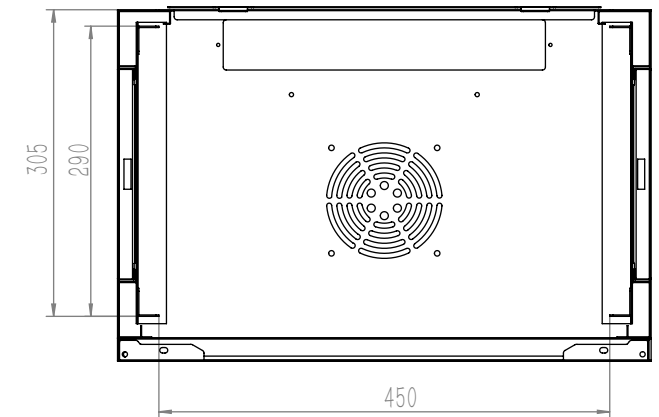

Top view

Bottom view

Cable entry

Side view

Front view

Back view

Maximum Working depth:
 "U" Rail - "U"Rail : 290mm
 "U" Rail - Rear door: 305mm

Cabinet dimensions: 540x350x500mm (9u)