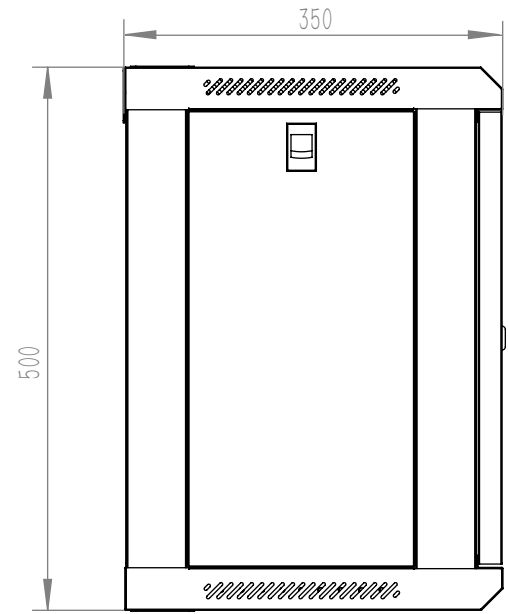

Top view

Bottom view

Cable entry

Side view

Front view

Back view

Maximum Working depth:
 "U" Rail - "U"Rail : 290mm
 "U" Rail - Rear door: 305mm

Cabinet dimensions: 540x350x500mm (9u)